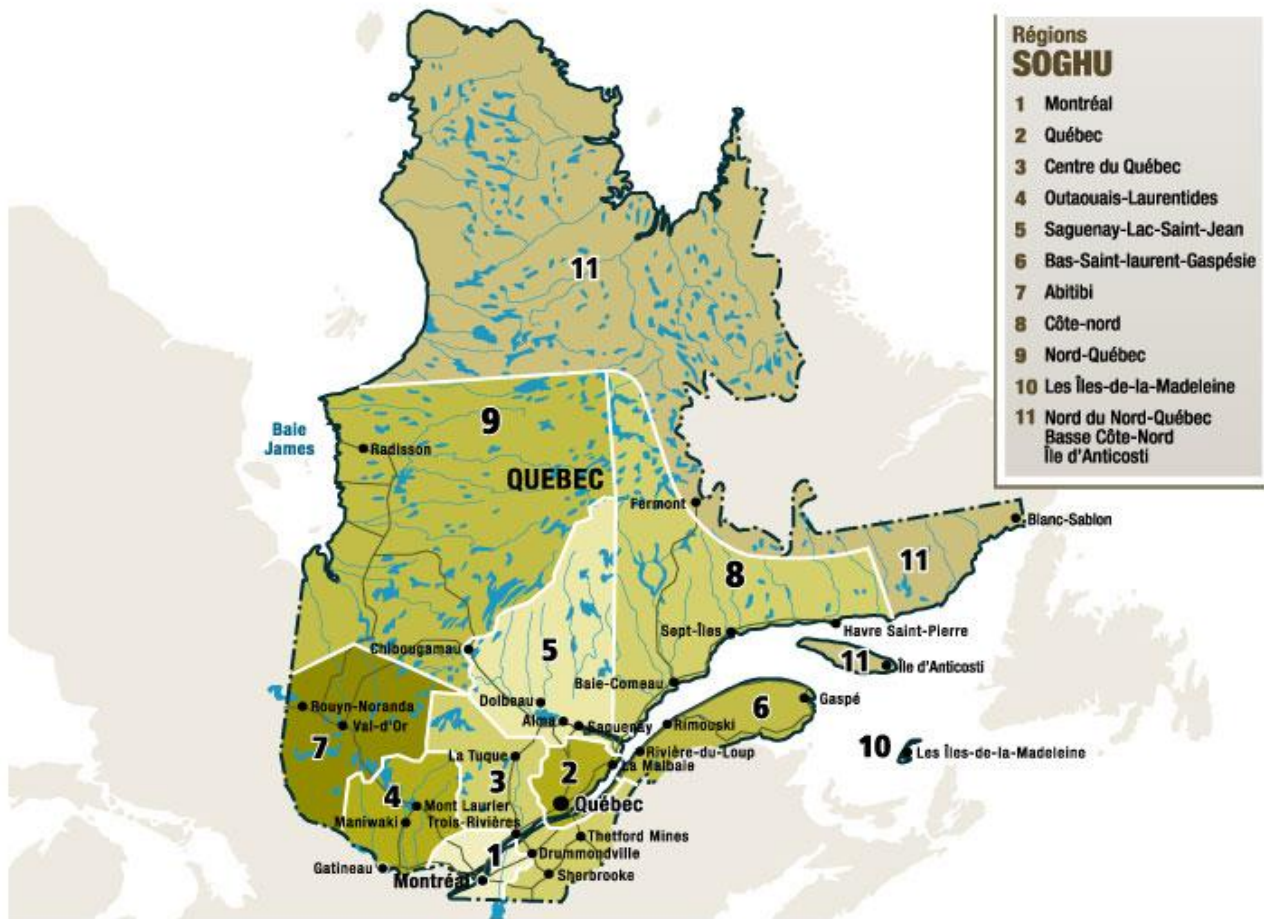

As of January 1st 2012, Zone 11 outlines have been slightly altered..

Here is how the following towns were affected:

Towns	Zone before 01.01.2012	Zone after 01.01.2012
Fermont	8	11
Sherfferville	8	11
Akulivik	9	11
Kuujuarapik	9	11
Kuujuuaq	9	11
Nunavik	9	11
Whampagoostui	9	11