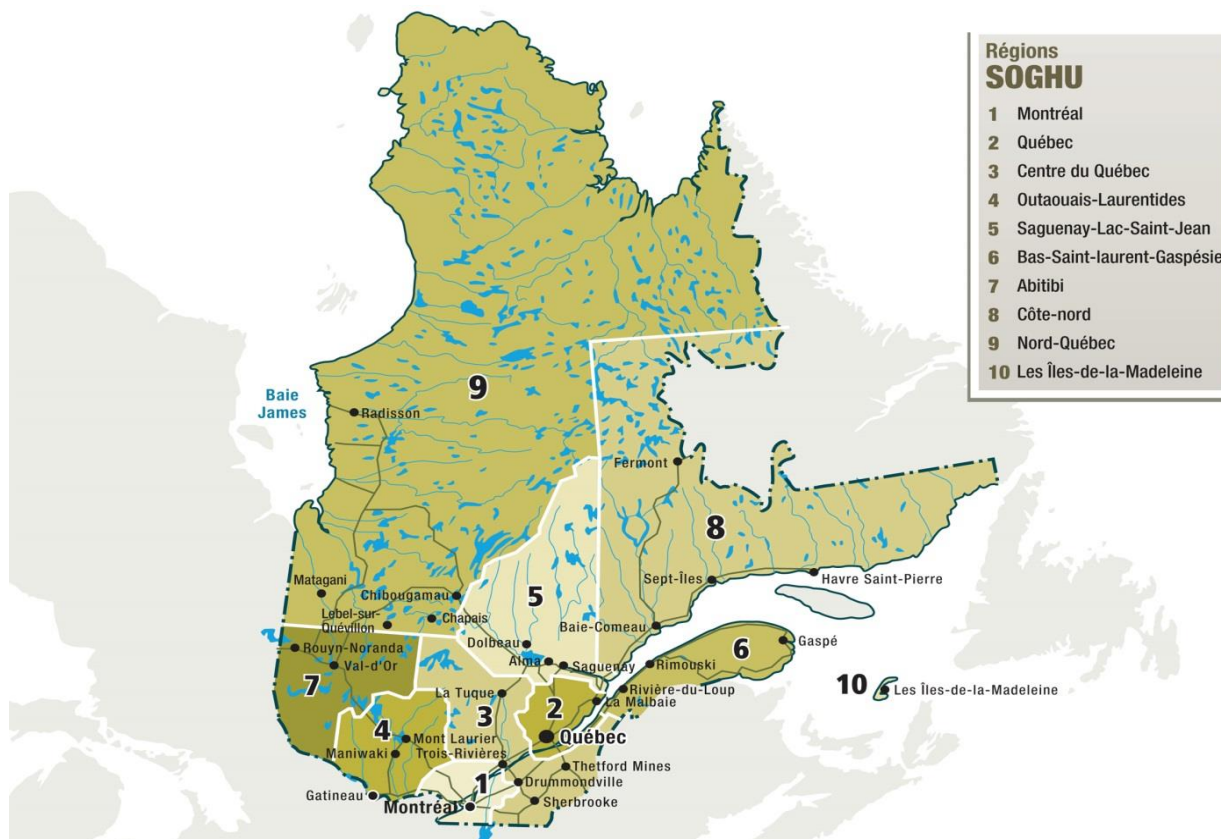

January 1st 2005: Zones from beginning of SOGHU

ZONES LEGEND	
# Zone	Zone Name
1	Montréal
2	Québec
3	Centre du Québec
4	Outaouais-Laurentides
5	Saguenay-Lac-Saint-Jean
6	Bas-Saint-Laurent-Gaspésie
7	Abitibi
8	Côte-Nord
9	Nord-Québec
10	Les Îles-de-la-Madeleine

May 1st 2005 : Addition of Zone 10

NOTE:
 En date du 1^{er} mai 2005 la zone 10 "Les îles-de-la-Madeleine" a été ajoutée aux 9 autres zones déjà existantes.

ZONES LEGEND	
# Zone	Zone Name
1	Montréal
2	Québec
3	Centre du Québec
4	Outaouais-Laurentides
5	Saguenay-Lac-Saint-Jean
6	Bas-Saint-Laurent-Gaspésie
7	Abitibi
8	Côte-Nord
9	Nord-Québec
10	Les Îles-de-la-Madeleine

Information sent via email to all collectors on February 15th 2012

January 1st 2010: Addition of Zone 11

NOTE:

As of January 1st, 2010, zone 11 "Basse Côte-Nord Île d'Anticosti" was added to the existing zones.

AUGUST 1ST 2006 : ALTERATIONS FOR ZONE 5, 7 & 9

As of August 1st, 2006, outlines for Zone 5, 7 & 9 were slightly altered.

Here is how the following towns were affected

Towns	Zone before 01.08.2006	Zone after 01.08.2006
Beaucanton	7	9
Chapais	5	9
Chibougamau	5	9
Desmaraisville	7	9
Joutel	7	9
Lebel-sur-Quévillion	7	9
Matagami	7	9
Miquelon	7	9
Normétal	7	9
Val-Paradis	7	9
Val-St-Gilles	7	9
Villebois	7	9
Waswanipi	7	9